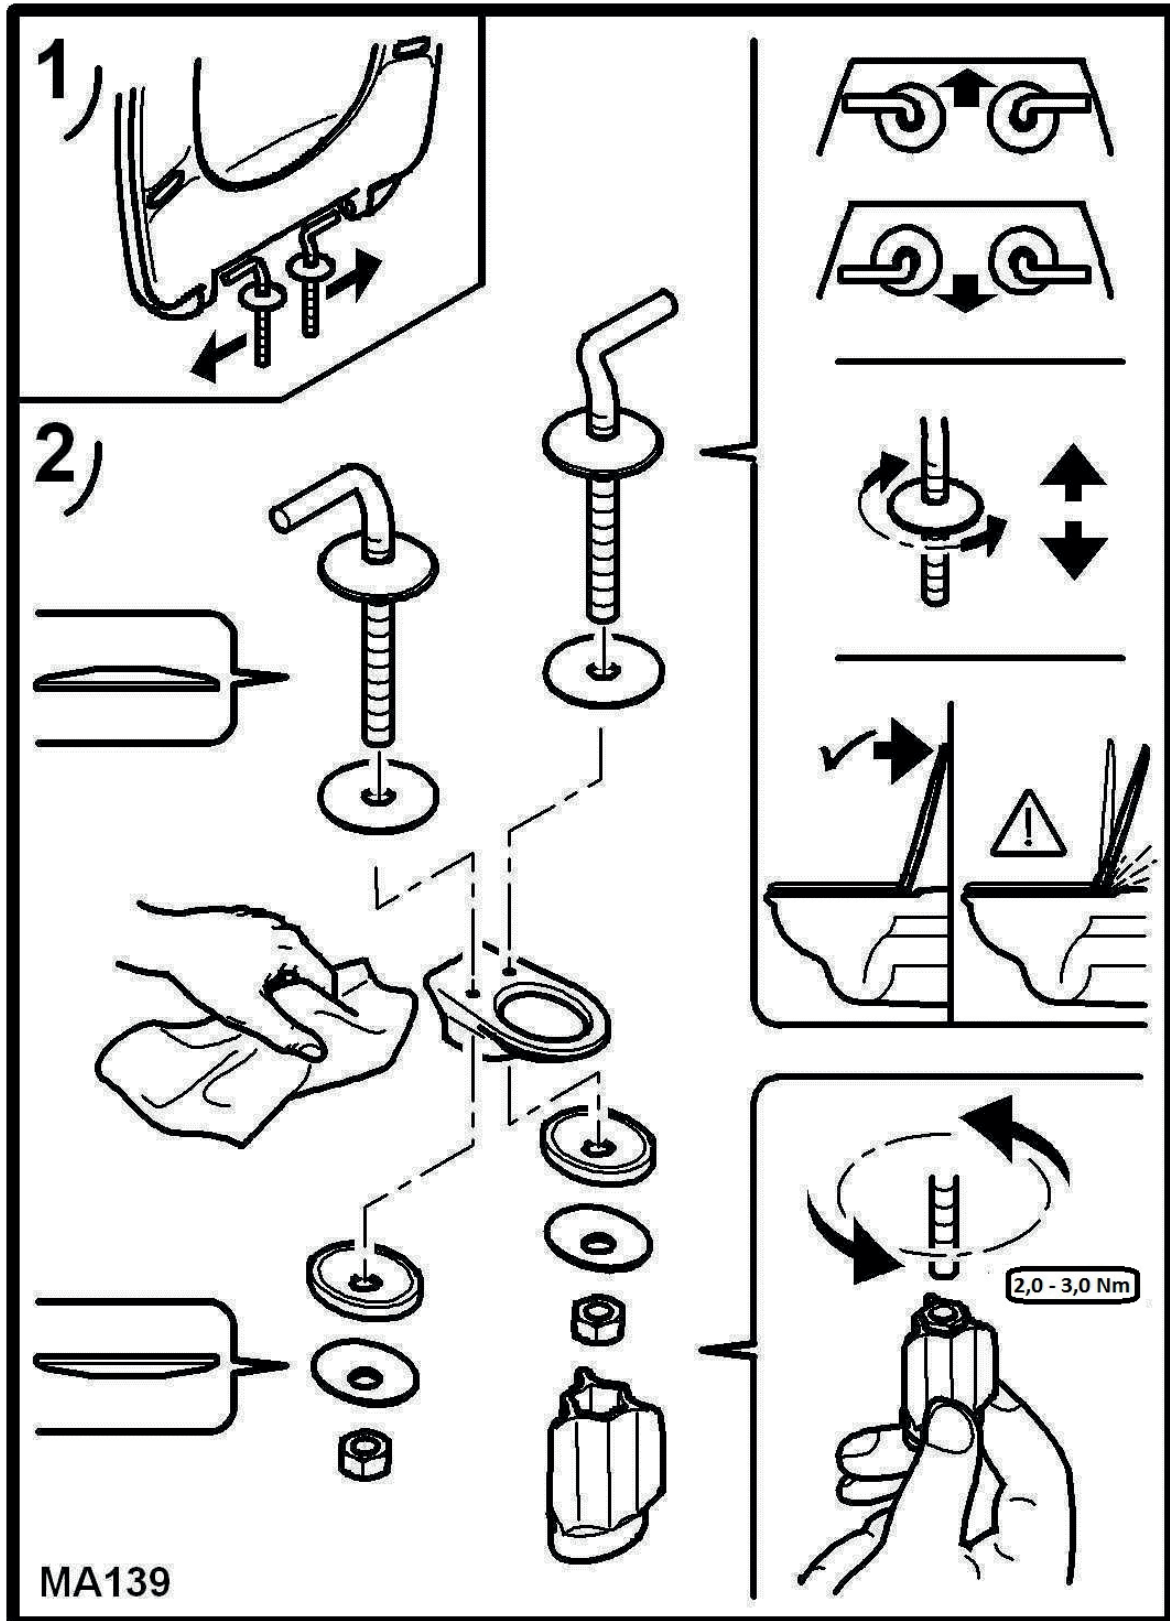

## Montageanleitung

Bügelcharnier SolidFix  
Edelstahl B0302W

[https://www.youtube.com/watch?v=rOXWa-BUh\\_c](https://www.youtube.com/watch?v=rOXWa-BUh_c)